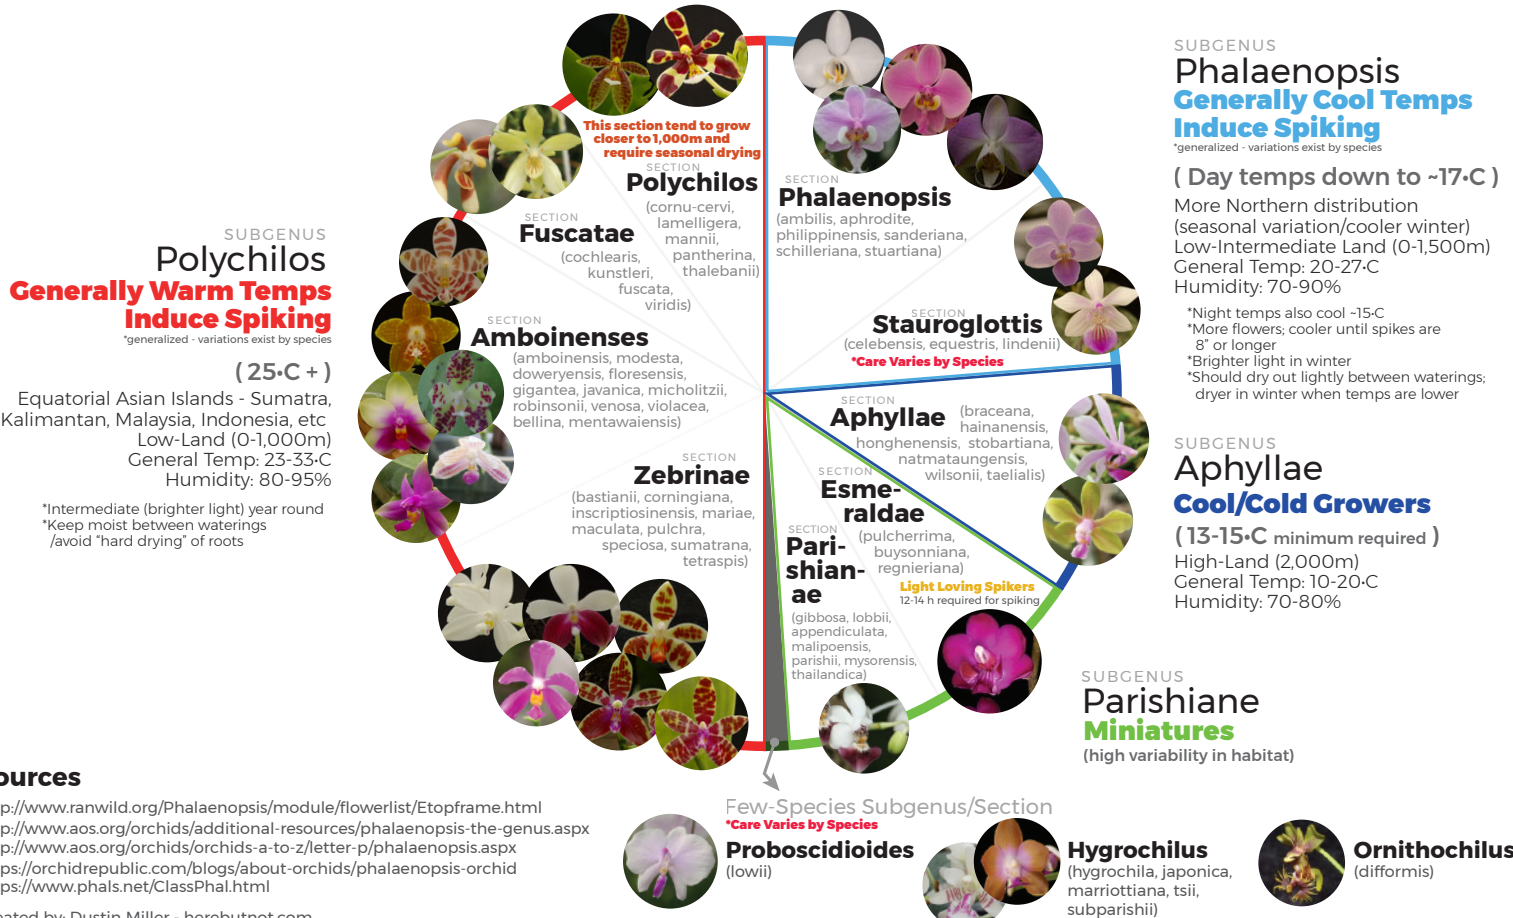

# Phalaenopsis Blooming Guide

Some like it hot, others need it cool, and a few need long daylight hours